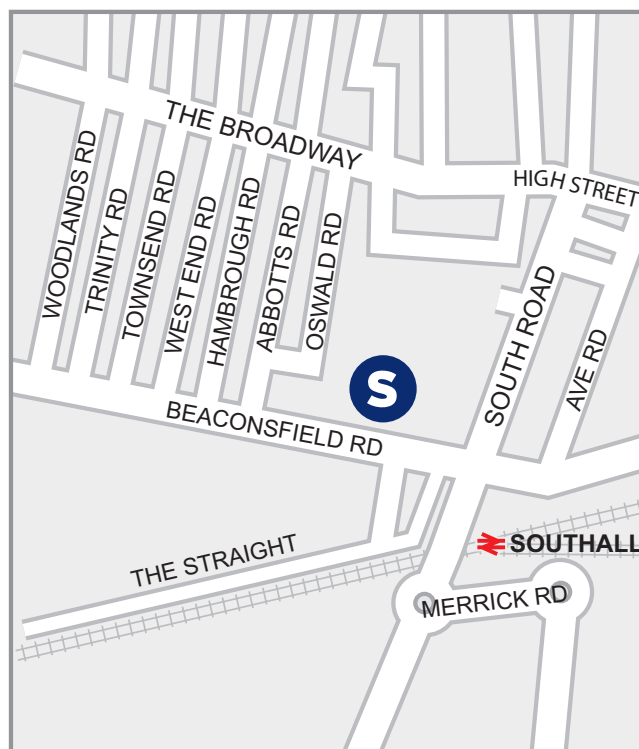

## Southall campus

Beaconsfield Road  
Southall  
Middlesex UB1 1DP

## Nearest Public Transport

**Over-ground train station:**  
Southall

**Bus routes:**

105, 120, 207, E5, H32

**Switchboard:** 020 7565 1200

**College Information Centre:** 0800 980 2175